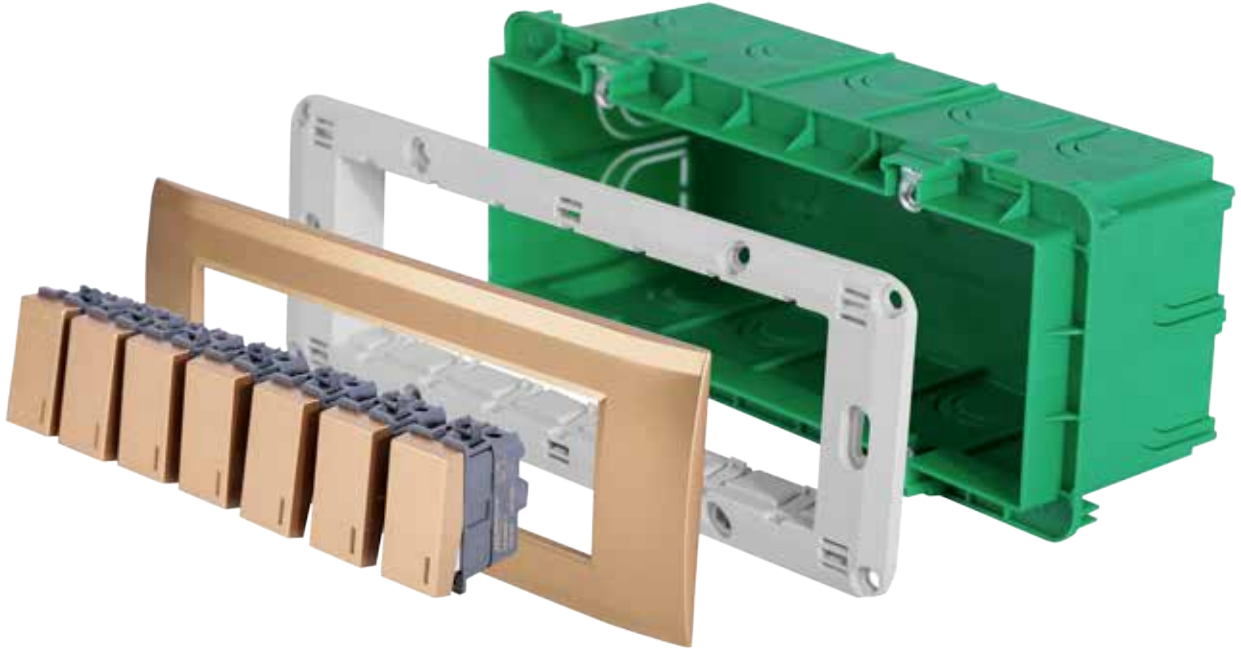

2400 813 1415
ALÇIPAN KASA (4M)
Drywall casing (4M)

2400 818 0011
SIVA ALTI BAĞLANTI APARATI
Distance element for
mounting boxes

In Mutlusan production program there are mounting frames for 2, 3, 4 and 7 modules.

Mounting frames 2M (for mounting one and two modules) are delivered with claws and mounted in standard mounting boxes of 60 mm in diameter. Mounting is possible via claws and screw from the claws, if the existing mounting box has the openings for screws.

Mounting frames 3M and 4M are delivered with two screws which are used for mounting into mounting boxes, while the mounting frame 7M is delivered with four screws owing to its size and in order to prevent mounting frame from twisting. Way of packaging mounting frames prevents screws from falling out during transportation and manipulation in sales outlets.

It is important to mention that the design of modules and mounting frames of Mutlusan production program makes possible mounting and dismounting from the front side when the mounting frame is already mounted into mounting box. This option enables quick and easy mounting and dismounting, also including more comfortable work with installations.

Mounting frames in Mutlusan modular series are compatible with mounting boxes produced by other manufacturers, so the clients who have already mounted mounting boxes by other producers can additionally mount Mutlusan program without any problems.